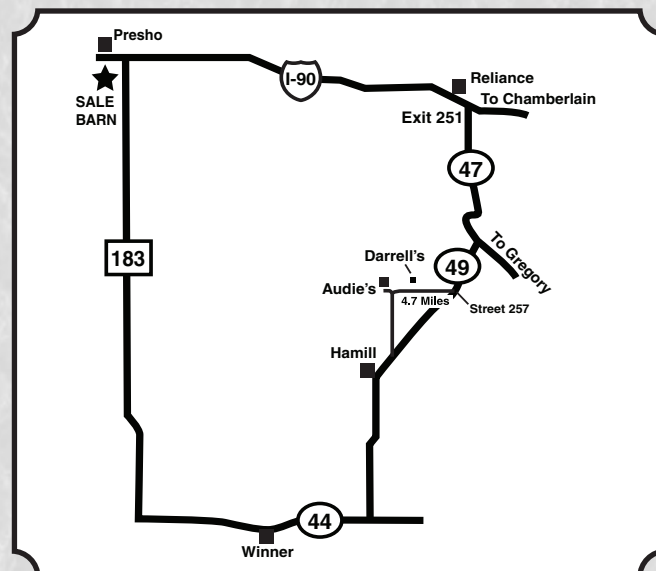

All of the bulls have tested NEGATIVE for BVD, Johnnes free level 1, they have been vaccinated with Express 5 PHM, 3VL6HB Pasturella, Haemophilus, 7-Way, foot rot shot, pink eye shot, Anthrax, Preg Guard 10, Microplasma, and have been poured with Pro-B and injectable Dectomax. The bulls should be ready to go right to your cows and go to work. We can take your bulls home with us and keep

free of charge until May 1, 2013.

Due to the younger age of the bulls, and the chance of injury or death, we will semen test the bulls in April. The last 4 years every bull we brought home, that sold on the sale, tested extremely well and passed their test in April. We also give a first season breeding guarantee, and try to keep replacement or a loner bull on hand for you to finish out your breeding season. (See page 12)

The bred heifers have been ultra sounded, calf sexed, both scour shots, Anthrax shots, re-preg checked and Bangs verified. All heifers have tested NEGATIVE for BVD. It saves a lot when you can get heifers grouped into a short calving period, all the work done in a short amount of time, just in time for spring turn out.

*So come join us for the day
and we maybe able to design a
program together that will
enhance your operation!*

CONTACTS

Darrell.....	605-842-3749 (H)	605-840-1290 (C)
Audie.....	605-842-0260 (H)	605-842-5415 (C)
Monty.....	605-842-2023 (H)	605-840-8858 (C)
Joel.....	605-473-1888 (H)	
Dennis.....	605-842-0983 (H)	

ADVERTISING REPRESENTATIVES & RINGMEN

Dan Clark – Auctioneer – cell 605-842-6075
Joseph Kvigne – Sales Consultant – 605-670-1785
Chisum Peterson – Tri State – 605-730-4214
Kolt Keifler – Charolais Assoc. – 402-616-6658

Jim Scheel – Cattle Business Weekly – 605-545-1521
Dan Pirotek – Tri State – 605-544-3316
Curt Littau – 605-840-0978

Boarding of Bulls After the Sale

We can take all the bulls home and keep them free of charge until May 1. Any bull that brings over $5,000 will be kept free of charge until May 15. We will charge $2.00 per day to keep bulls extra days. It would be greatly appreciated if all bulls could be picked up by May 1st, 2013, or as soon as possible. As the weather warms up, the bulls run a higher risk of injury due to riding & fighting. We will do our best to care for the bulls but injuries can happen. Thank you VERY much.

Suggested Guidelines for Best Results When Using Yearling Bulls

We are firm believers in the use of yearling bulls and feel it is one of the best years of their lives. It is a time when they are easy to manage and their only concern is breeding cows. We have found that when yearling bulls are managed carefully during the second year of their lives, they will perform better over time than bulls purchased as two-year-olds. Here are some suggested guidelines for care of yearling bulls.”

- Upon receipt at your ranch, keep yearling bulls separate from older bulls and feed them a maintenance ration of 3-5 lbs/head of grain (corn, oats or bull pellets) and free choice of hay. Reduce the amount of grain fed gradually, so bulls are on straight hay or grass 2 weeks prior to turning them out.
- Where possible, try to limit the bulls to 45-60 days of pasture service the first year. At this time or as soon as possible, remove the bulls and put them in separate pastures with plenty of good quality grass.
- It is best to feed yearling bulls separate from older bulls until after their second breeding season. This allows them to achieve the growth and strength necessary to compete with older bulls for feed and space.
- A winter feeding ration of 2-4 lbs. of grain, cake or pellets, plus free choice hay will put the bulls in condition and allow them to grow and develop through the winter.

The little added cost and care of feeding a yearling bull is usually made up for the average discount in price when buying yearlings versus two year olds. You will also benefit by one and probably two or three more years use out of a well-managed and healthy bull purchased as a yearling.

We believe in the use of yearling bulls; and caring for them through their second season.

SALE TERMS AND CONDITIONS