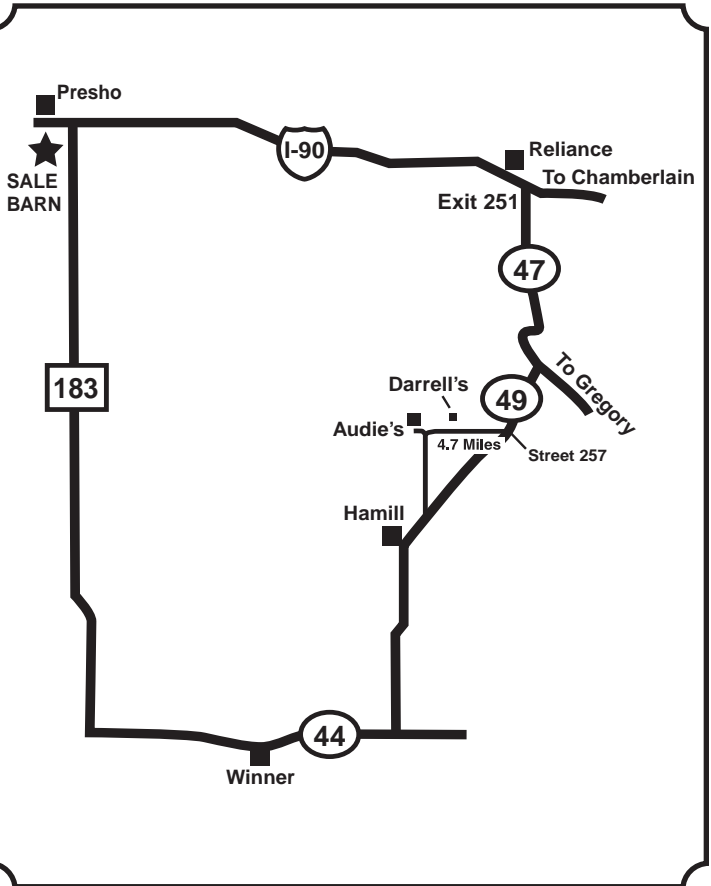

CONTACTS

Darrell & Fran.....	605-842-3749 (H)	605-840-1290 (C)	
Audie & Holly.....	605-842-0260 (H)	605-842-5415 (C)	
Monty.....	605-842-2023 (H)	605-840-8858 (C)	
Joel & Vicki.....	605-473-1888 (H)		
Dennis & Susan	605-842-0983 (H)	605-208-1177 (C)	
Shay & Kaylea.....	605-208-1177 (C)	605-842-5195 (C)	

ADVERTISING REPRESENTATIVES & RINGMEN

Dan Clark – Auctioneer – cell 605-842-6075
Joseph Kvigne – Genetic Consultant – 605-670-1785
Kolt Keifler — Charolais Assoc. — 402-616-6658
Jim Scheel – Cattle Business Weekly – 605-545-1521

Dan Piroutek – Tri State – 605-544-3316
Curt Littau — 605-840-0978
Jeff Kapperman — 605-840-5104
Tri State Neighbor

One thing we all must always remember is that with all the technological advances that come along and all the fads and trends – a cow still has to have the basic phenotype traits to be able to travel the country – be bred on time – and still wean off a calf that is large without it all be fed on to it.

So come join us for the day and we maybe able to design a program together that will enhance your operation!

**FOR MORE PICTURES VIDEOS
AND HERD SIRES GO TO OUR
WEBSITE AT
WWW.LARSONRANCHLLC.COM**

— VOLUME DISCOUNT —

A volume discount of 5% will be given on the purchase of 5 to 9 bulls bringing over $4,500 each. (not averaging $4,500)

*A volume discount of 10% will be given on 10 bulls or more bringing over $4,500 each. Bulls bringing under $4,500 will not be discounted. —
But used towards volume head count.*