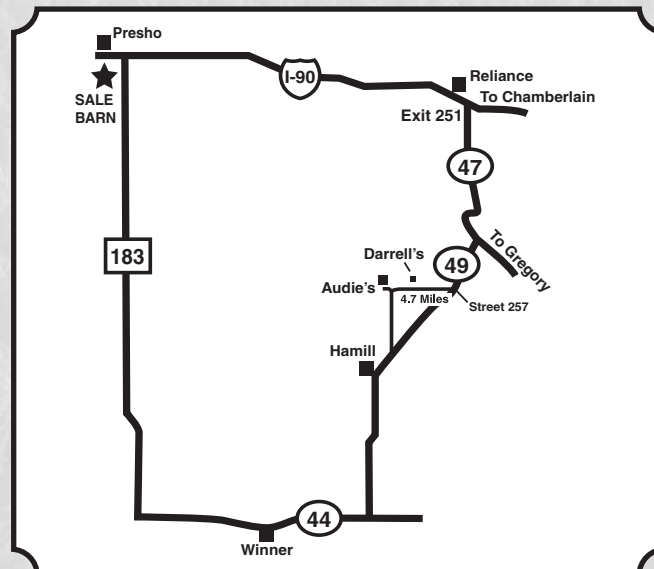

CONTACTS

Darrell & Fran .....605-842-3749 (H) 605-840-1290 (C)
Audie & Holly .....605-842-0260 (H) 605-842-5415 (C)
Monty .....605-842-2023 (H) 605-840-8858 (C)
Joel & Vicki .....605-473-1888 (H)
Dennis & Susan .....605-842-0983 (H) 605-208-1177 (C)

ADVERTISING REPRESENTATIVES & RINGMEN

Dan Clark – Auctioneer – cell 605-842-6075
Joseph Kvigne – Genetic Consultant – 605-670-1785
Kolt Keifler – Charolais Assoc. – 402-616-6658

Jim Scheel – Cattle Business Weekly – 605-545-1521
Dan Piroutek – Tri State – 605-544-3316
Curt Littau – 605-840-0978

FOR MORE PICTURES VIDEOS
AND HERD SIRES GO TO OUR
WEBSITE AT
WWW.LARSONRANCHLLC.COM

Due to the Fall of 2013 we were not able to wean our calves until November 11th and 22nd so the actual weaning weights of the bull was much higher then what the 205 weights show. Due to being over 205 days old we had to subtract weights off a lot of the bulls to figure them back to 205 days of age. We are extremely happy with the calves that came off of grass this fall.

*So come join us for the day
and we maybe able to design a
program together that will
enhance your operation!*

— VOLUME DISCOUNT —

*A volume discount of 5% will be given on the purchase of 5 to 9 bulls
bringing over $3,500 each. (not averaging $3,500)*

*A volume discount of 10% will be given on 10 bulls or more bringing over $3,500 each.
Bulls bringing under $3,500 will not be discounted. —
But used towards volume head count.*

Boarding of Bulls After the Sale

We can take all the bulls home and keep them free of charge until May 1. Any bull that brings over $5,000 will be kept free of charge until May 15. We will charge $2.00 per day to keep bulls extra days. It would be greatly appreciated if all bulls could be picked up by May 1st, 2014, or as soon as possible. As the weather warms up, the bulls run a higher risk of injury due to riding & fighting. We will do our best to care for the bulls but injuries can happen. Thank you VERY much.

Suggested Guidelines for Best Results When Using Yearling Bulls

We are firm believers in the use of yearling bulls and feel it is one of the best years of their lives. It is a time when they are easy to manage and their only concern is breeding cows. We have found that when yearling bulls are managed carefully during the second year of their lives, they will perform better over time than bulls purchased as two-year-olds. Here are some suggested guidelines for care of yearling bulls.”

- Upon receipt at your ranch, keep yearling bulls separate from older bulls and feed them a maintenance ration of 3-5 lbs/head of grain (corn, oats or bull pellets) and free choice of hay. Reduce the amount of grain fed gradually, so bulls are on straight hay or grass 2 weeks prior to turning them out.
- Where possible, try to limit the bulls to 45-60 days of pasture service the first year. At this time or as soon as possible, remove the bulls and put them in separate pastures with plenty of good quality grass.
- It is best to feed yearling bulls separate from older bulls until after their second breeding season. This allows them to achieve the growth and strength necessary to compete with older bulls for feed and space.
- A winter feeding ration of 2-4 lbs. of grain, cake or pellets, plus free choice hay will put the bulls in condition and allow them to grow and develop through the winter.

The little added cost and care of feeding a yearling bull is usually made up for the average discount in price when buying yearlings versus two year olds. You will also benefit by one and probably two or three more years use out of a well-managed and healthy bull purchased as a yearling.

We believe in the use of yearling bulls; and caring for them through their second season.

SALE TERMS AND CONDITIONS